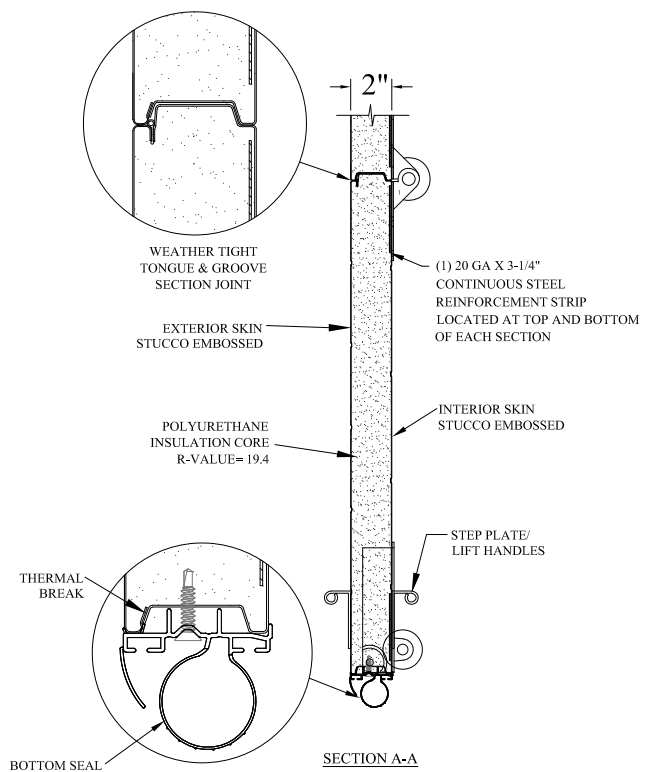

AMARR 2742

EXTERIOR ELEVATION

26" x 13 1/2" DOUBLE PANE INSULATED PLEXI-GLASS

24" x 12" WINDOW W/ TEMPERED INSULATED GLASS

24" X 8" WINDOW W/ TEMPERED INSULATED GLASS

24" X 6 BLACK FRAMED WINDOW

DOOR WIDTH	MAX No. WINDOWS	DOOR WIDTH	MAX No. WINDOWS
8'2"	2	21'2"	6
9'2"	2	22'2"	6
10'2"	3	23'2"	6
11'2"	3	24'2"	6
12'2"	3	25'2"	7
13'2"	4	26'2"	7
14'2"	4	27'2"	7
15'2"	4	28'2"	7
16'2"	4	29'2"	7
17'2"	5	30'2"	8
18'2"	5	31'2"	8
19'2"	5	32'2"	8
20'2"	6		

NOTE: CHART ABOVE INDICATES MAXIMUM NUMBER OF WINDOWS PER SECTION.

ALUMINUM FULLVIEW SECTION WITH 1/8" DSB GLASS OR INSULATED GLASS

DOOR WIDTH	DOOR HEIGHTS																	
	7'1"	8'1"	9'1"	10'1"	11'1"	12'1"	13'1"	14'1"	15'1"	16'1"	17'1"	18'1"	19'1"	20'1"	21'1"	22'1"	23'1"	24'1"
8'2" - 12'2"	4	4	5	5	6	6	7	7	8	8	9	9	10	10	11	11	12	12
12'4" - 16'2"	2	2	3	3	4	4	5	5	6	6	7	7	8	8	9	9	10	10
16'4" - 24'2"	2	2	2	2	2	2	2	2	2	2	2	2	2	2	2	2	2	2

NOTE: CHART ABOVE INDICATES MAXIMUM NUMBER OF ALUMINUM FULLVIEW SECTIONS PER DOOR SIZE.

DOOR WIDTH	MAX No. PANELS	DOOR WIDTH	MAX No. PANELS
8'2"	2	17'2"	5
9'2"	2	18'2"	5
10'2"	3	19'2"	5
11'2"	3	20'2"	6
12'2"	3	21'2"	6
13'2"	4	22'2"	6
14'2"	4	23'2"	6
15'2"	4	24'2"	6
16'2"	4		