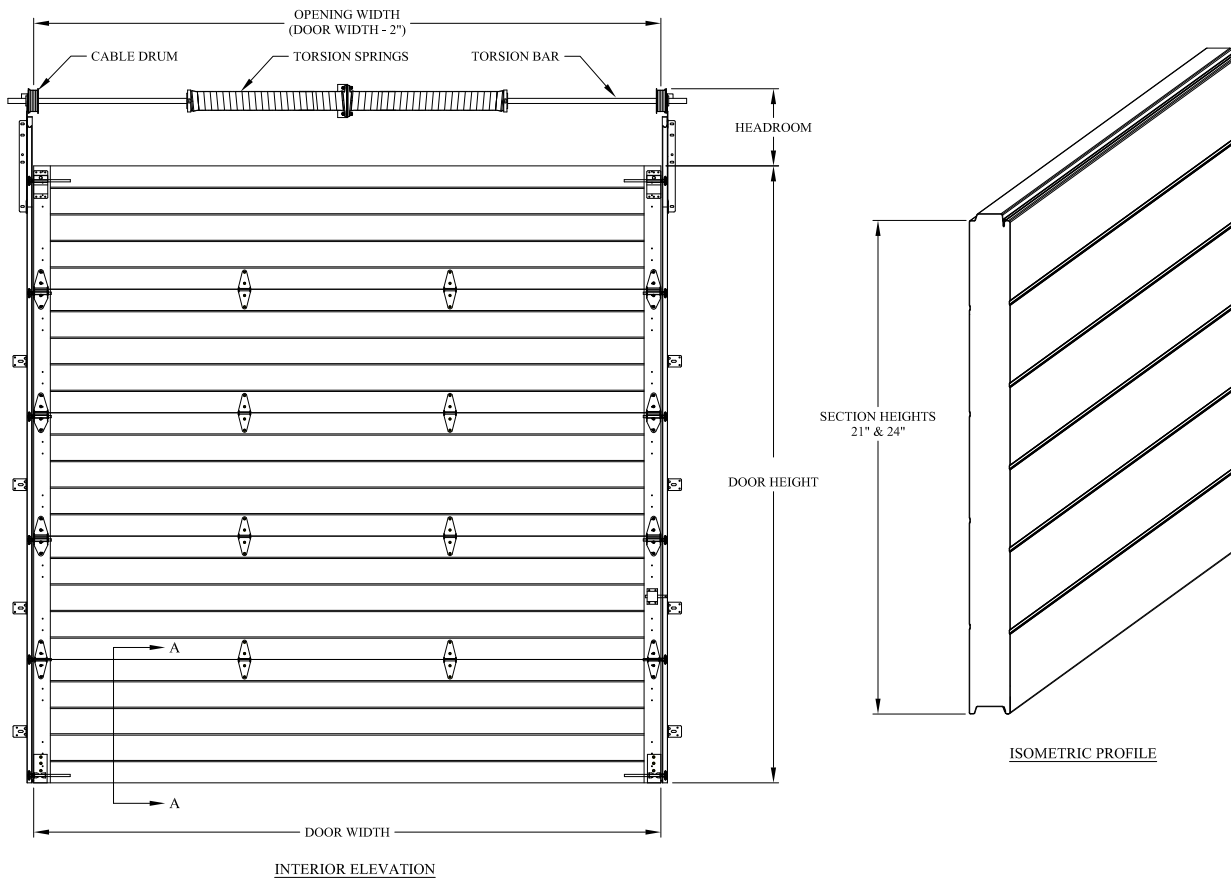

AMARR 2742

EXTERIOR ELEVATION

26" x 13 1/2" DOUBLE PANE INSULATED PLEXI-GLASS

24" x 12" WINDOW W/ TEMPERED INSULATED GLASS

24" X 8" WINDOW W/ TEMPERED INSULATED GLASS

24" X 6 BLACK FRAMED WINDOW

DOOR WIDTH	MAX No. WINDOWS	DOOR WIDTH	MAX No. WINDOWS
8'2"	2	21'2"	6
9'2"	2	22'2"	6
10'2"	3	23'2"	6
11'2"	3	24'2"	6
12'2"	3	25'2"	7
13'2"	4	26'2"	7
14'2"	4	27'2"	7
15'2"	4	28'2"	7
16'2"	4	29'2"	7
17'2"	5	30'2"	8
18'2"	5	31'2"	8
19'2"	5	32'2"	8
20'2"	6		

NOTE: CHART ABOVE INDICATES MAXIMUM NUMBER OF WINDOWS PER SECTION.

ALUMINUM FULLVIEW SECTION WITH 1/8" DSB GLASS OR INSULATED GLASS

DOOR WIDTH	DOOR HEIGHTS																	
	7'1"	8'1"	9'1"	10'1"	11'1"	12'1"	13'1"	14'1"	15'1"	16'1"	17'1"	18'1"	19'1"	20'1"	21'1"	22'1"	23'1"	24'1"
8'2" - 12'2"	4	4	5	5	6	6	7	7	8	8	9	9	10	10	11	11	12	12
12'4" - 16'2"	2	2	3	3	4	4	5	5	6	6	7	7	8	8	9	9	10	10
16'4" - 24'2"	2	2	2	2	2	2	2	2	2	2	2	2	2	2	2	2	2	2

NOTE: CHART ABOVE INDICATES MAXIMUM NUMBER OF ALUMINUM FULLVIEW SECTIONS PER DOOR SIZE.

DOOR WIDTH	MAX No. PANELS	DOOR WIDTH	MAX No. PANELS
8'2"	2	17'2"	5
9'2"	2	18'2"	5
10'2"	3	19'2"	5
11'2"	3	20'2"	6
12'2"	3	21'2"	6
13'2"	4	22'2"	6
14'2"	4	23'2"	6
15'2"	4	24'2"	6
16'2"	4		