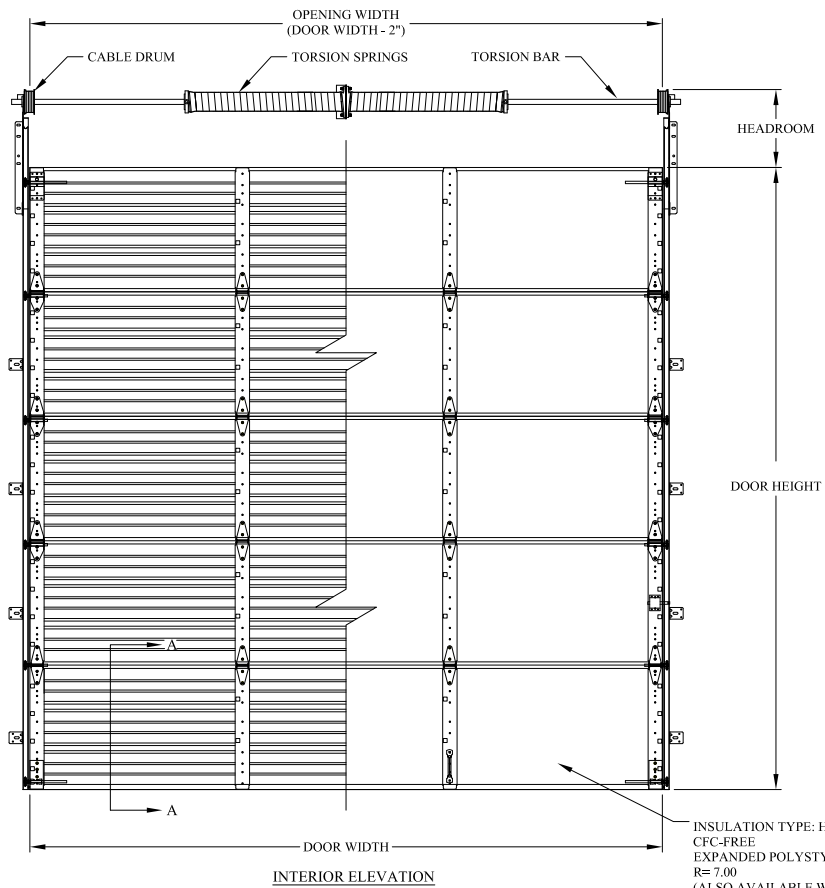

MODELS 2402/2412/2422

MODELS 2402/2412/2422

26" x 13 1/2" DOUBLE PANE INSULATED PLEXI-GLASS

24" x 12" WINDOW W/ NON-INSULATED 1/8" PLEXI-GLASS AND DOUBLE PANE INSULATED PLEXI-GLASS

24" x 6" WINDOW WITH 1/8" PLEXI-GLASS AND DOUBLE PANE INSULATED PLEXI-GLASS

DOOR WIDTH	MAX No. WINDOWS	DOOR WIDTH	MAX No. WINDOWS
8'2"	2	17'2"	5
9'2"	2	18'2"	5
10'2"	3	19'2"	5
11'2"	3	20'2"	6
12'2"	3	21'2"	6
13'2"	4	22'2"	6
14'2"	4	23'2"	6
15'2"	4	24'2"	6
16'2"	4		

NOTE: CHART ABOVE INDICATES MAXIMUM NUMBER OF WINDOWS PER SECTION.

ALUMINUM FULLVIEW SECTION

DOOR WIDTH	DOOR HEIGHTS																	
	7'1"	8'1"	9'1"	10'1"	11'1"	12'1"	13'1"	14'1"	15'1"	16'1"	17'1"	18'1"	19'1"	20'1"	21'1"	22'1"	23'1"	24'1"
8'2" - 12'2"	4	4	5	5	6	6	7	7	8	8	9	9	10	10	11	11	12	12
12'4" - 16'2"	2	2	3	3	4	4	5	5	6	6	7	7	8	8	9	9	10	10
16'4" - 24'2"	2	2	2	2	2	2	2	2	2	2	2	2	2	2	2	2	2	2

NOTE: CHART ABOVE INDICATES MAXIMUM NUMBER OF ALUMINUM FULLVIEW SECTIONS PER DOOR SIZE.

DOOR WIDTH	MAX No. PANELS	DOOR WIDTH	MAX No. PANELS
8'2"	2	17'2"	5
9'2"	2	18'2"	5
10'2"	3	19'2"	5
11'2"	3	20'2"	6
12'2"	3	21'2"	6
13'2"	4	22'2"	6
14'2"	4	23'2"	6
15'2"	4	24'2"	6
16'2"	4		